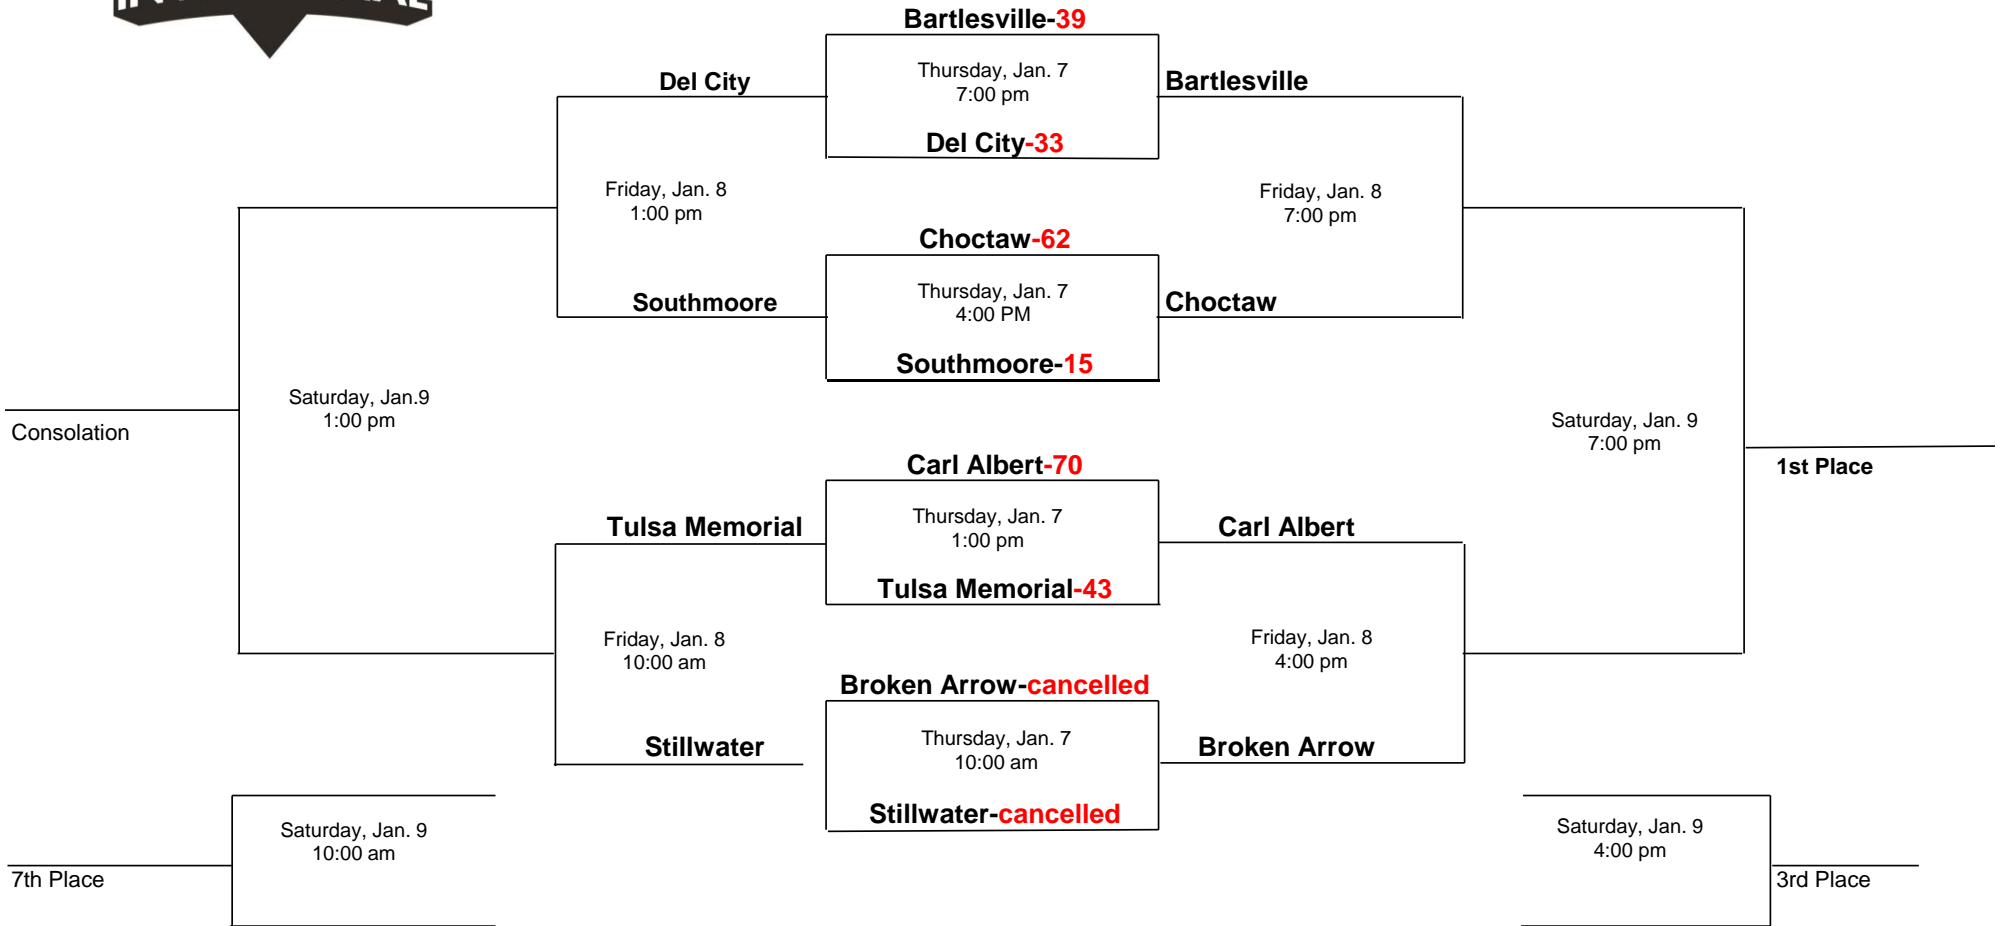

2021 COP/Arvest Girls Bracket

****Teams listed on top of the bracket are designated home teams, Bartlesville will always be the home team.**