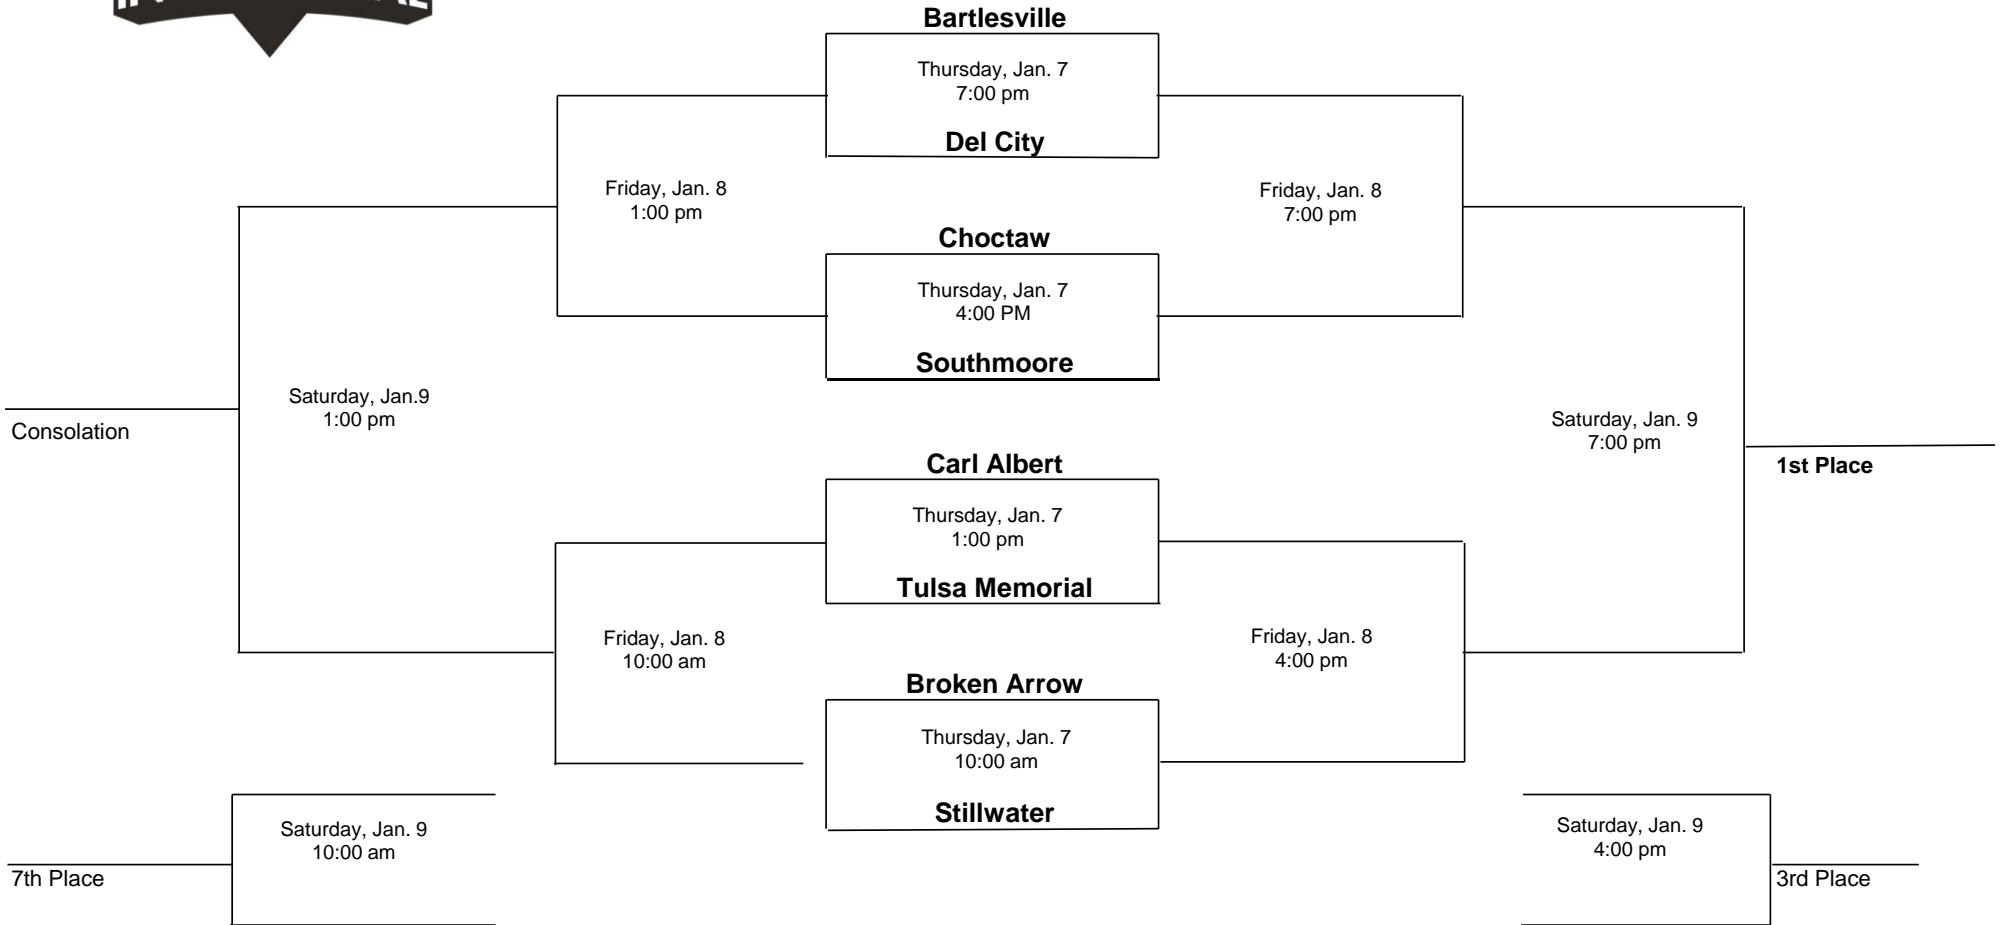

2021 COP/Arvest Girls Bracket

****Teams listed on top of the bracket are designated home teams, Bartlesville will always be the home team.**