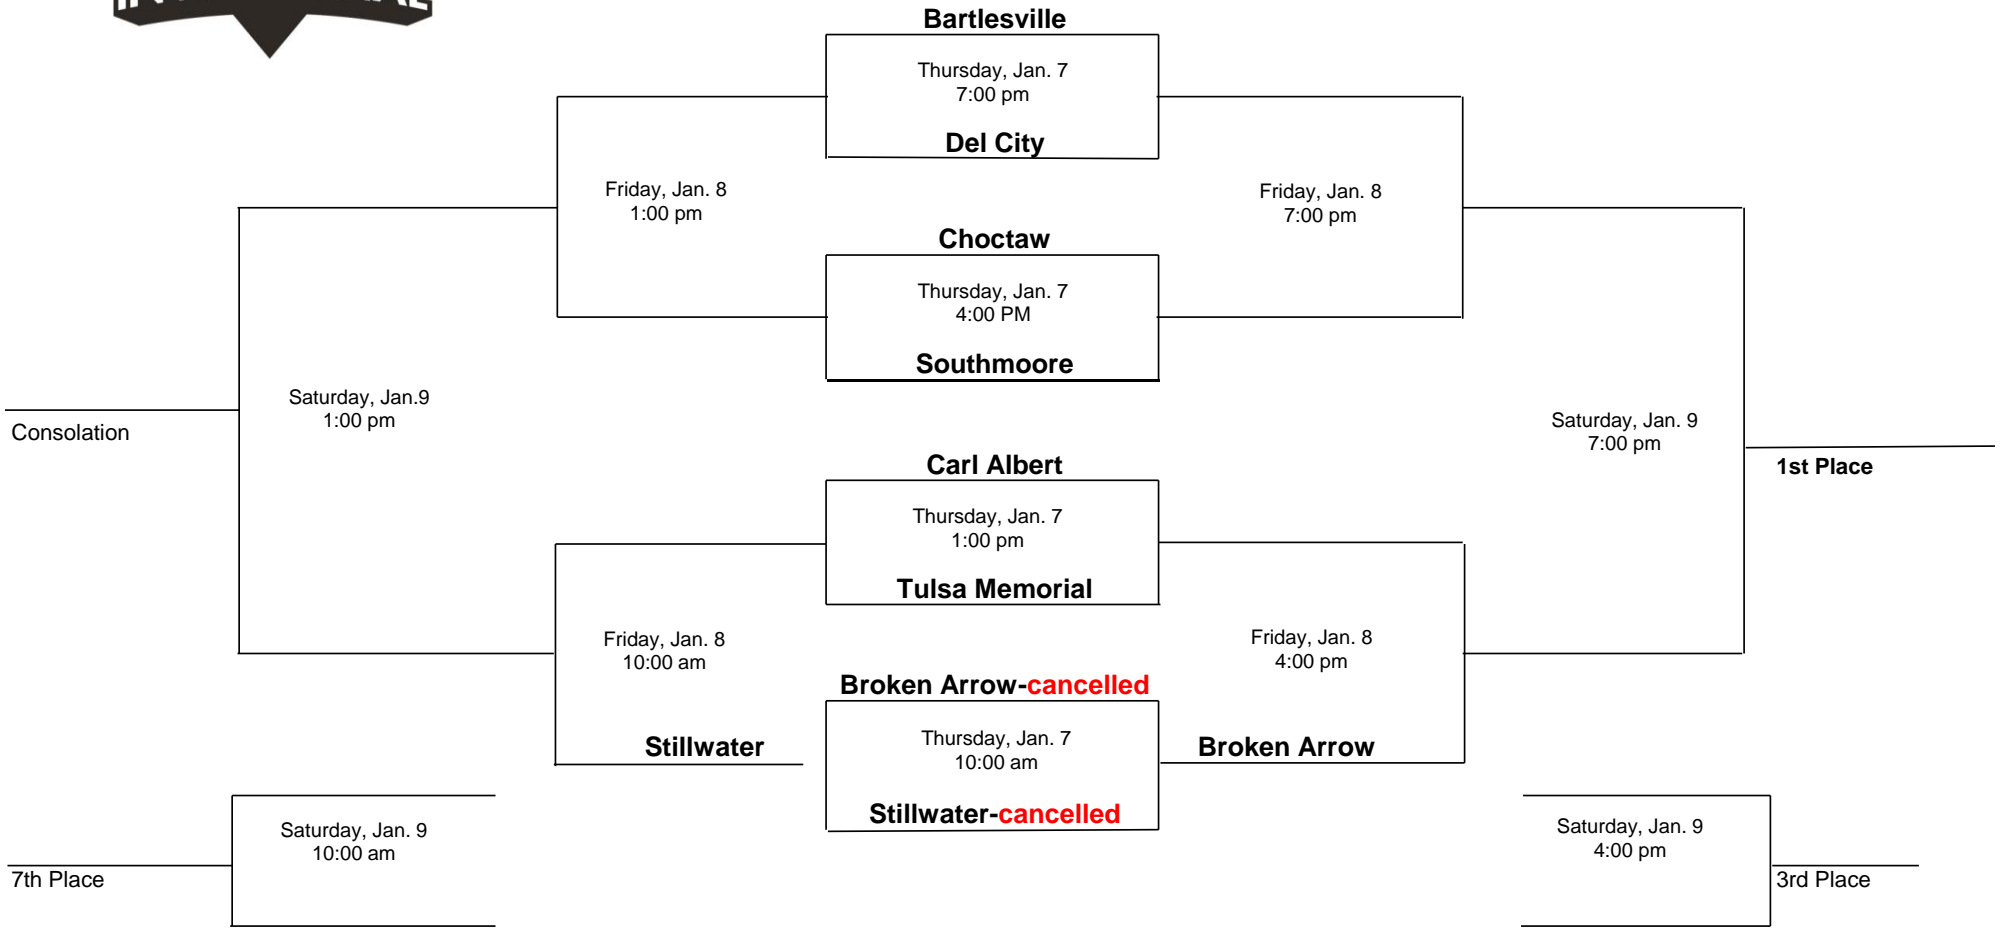

2021 COP/Arvest Girls Bracket

****Teams listed on top of the bracket are designated home teams, Bartlesville will always be the home team.**