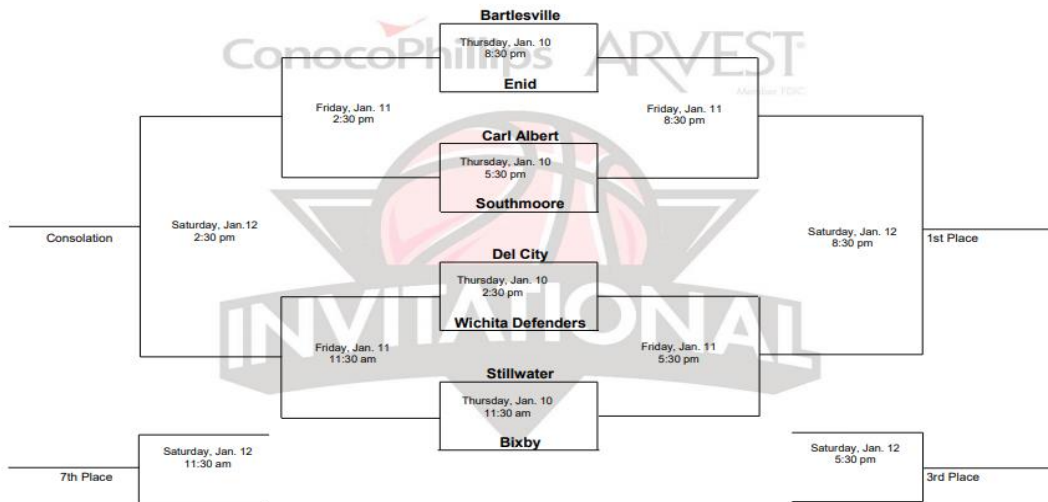

2019 Girls Bracket

**Teams listed on top of the bracket are designated home teams, Bartlesville will always be the home team.

2019 Boys Bracket

**Teams listed on top of the bracket are designated home teams, Bartlesville will always be the home team.