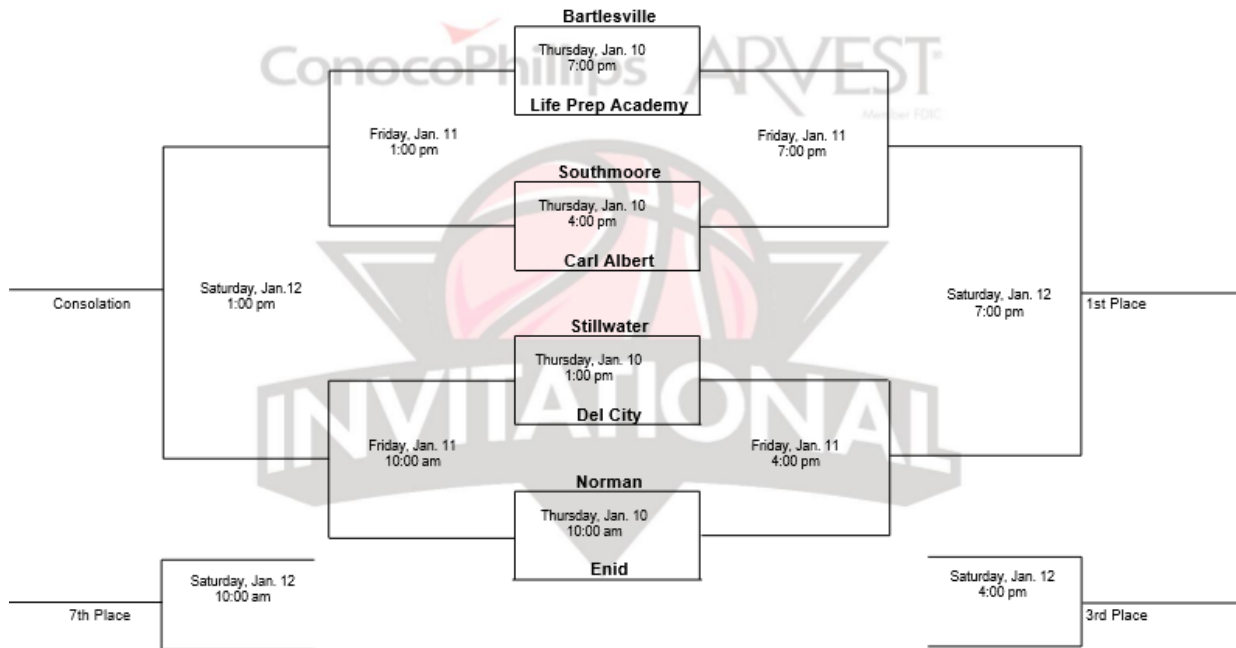

2019 Girls Bracket

**Teams listed on top of the bracket are designated home teams, Bartlesville will always be the home team.

2019 Boys Bracket

**Teams listed on top of the bracket are designated home teams, Bartlesville will always be the home team.